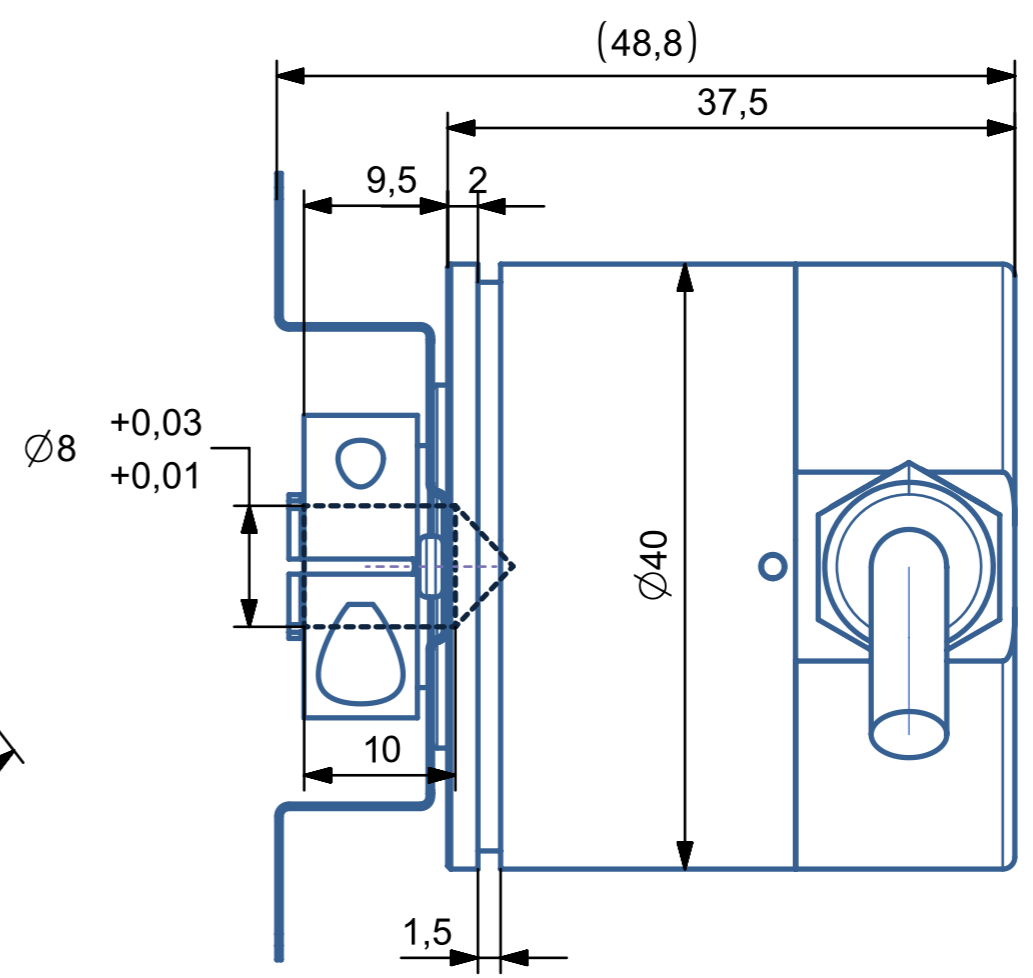

1 2 3 4 5 6 7 8

A  
B  
C  
D  
E  
F

ALL DIMENSIONS IN MM

		THIS DRAWING HAS BEEN PRODUCED USING AN EXAMPLE TEMPLATE PROVIDED BY SIEMENS PLM SOFTWARE		
		TITLE <b>编码器IP68-BRT38B-8mm抱箍</b>		
FIRST ISSUED		SIZE	DRG NO.	SHEET REV
DRAWN BY		A3		A
CHECKED BY		SCALE 1:2		SHEET 1 OF 1
APPROVED BY				A3

1 2 3 4 5 6 7 8