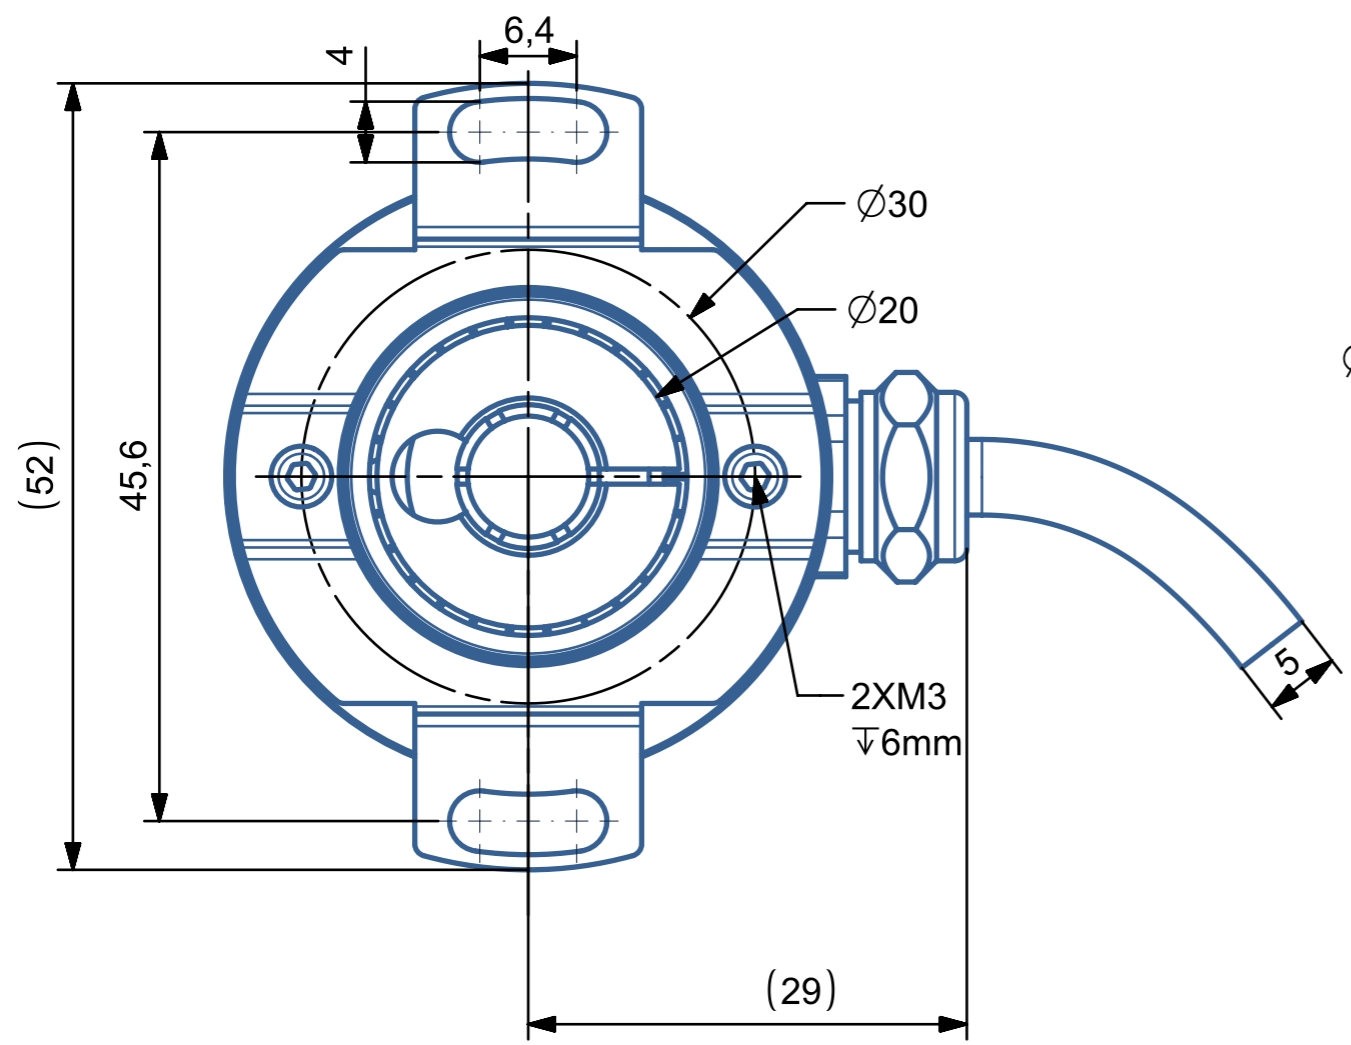

1 2 3 4 5 6 7 8

A  
B  
C  
D  
E  
F

ALL DIMENSIONS IN MM

		THIS DRAWING HAS BEEN PRODUCED USING AN EXAMPLE TEMPLATE PROVIDED BY SIEMENS PLM SOFTWARE		
		TITLE <b>编码器IP68-BRT38B-8mm抱箍</b>		
FIRST ISSUED		SIZE	DRG NO.	SHEET REV
DRAWN BY		A3		A
CHECKED BY		SCALE 1:2		SHEET 1 OF 1
APPROVED BY				A3

1 2 3 4 5 6 7 8